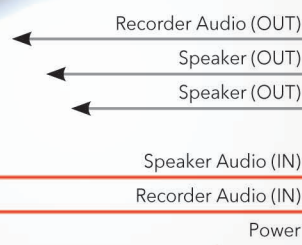

Back Panel

Front Panel